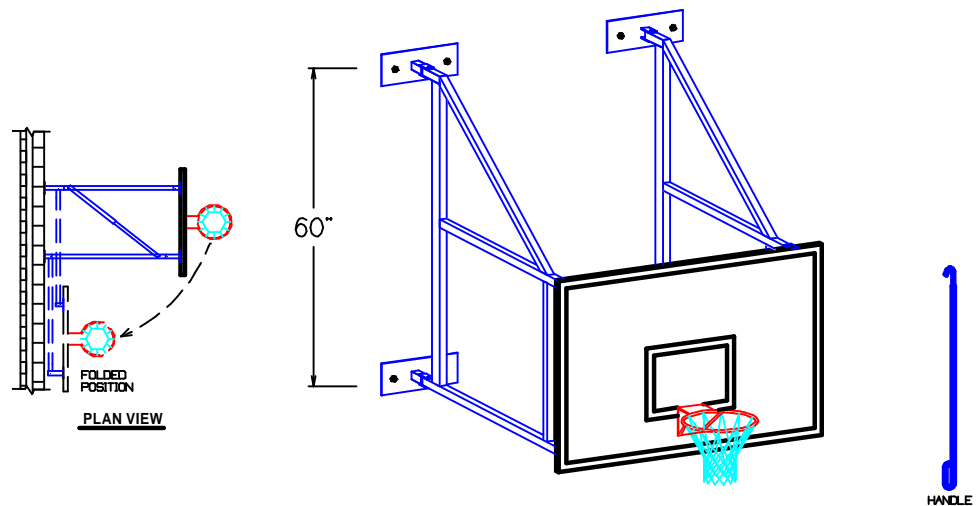

MODEL 720

The Model 720 Wall Side Fold Basketball Backstop folds up in a compact position against the wall. This is a very economical, but stable unit. The Model 720 is used specifically where a folding unit is required and the wall structure can accommodate. Units cannot exceed 10'-0" (3050mm) in length. The Model 720 is recommended for use where a fixed wall unit cannot be used due to the position of court lines

MODEL 721

The Model 721 Wall Fixed Basketball Backstop is a very economical, but stable unit. The Model 721 is used specifically where a folding unit is not required and the wall structure can accommodate. Units cannot exceed 12'-0" (3658mm) in length. The Model 721 is recommended for use where a folding unit is not required and there will not be any interference due to the position of court lines