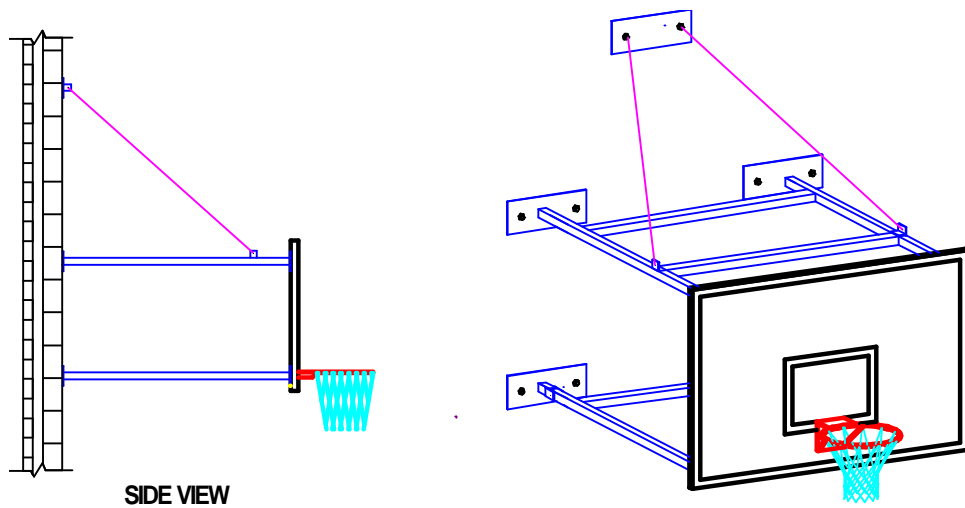

MODEL 720

The Model 720 Wall Side Fold Basketball Backstop folds up in a compact position against the wall. This is a very economical, but stable unit. The Model 720 is used specifically where a folding unit is required and the wall structure can accommodate. Units cannot exceed 10'-0" (3050mm) in length. The Model 720 is recommended for use where a fixed wall unit cannot be used due to the position of court lines

MODEL 721

The Model 721 Wall Fixed Basketball Backstop is a very economical, but stable unit. The Model 721 is used specifically where a folding unit is not required and the wall structure can accommodate. Units cannot exceed 12'-0" (3658mm) in length. The Model 721 is recommended for use where a folding unit is not required and there will not be any interference due to the position of court lines