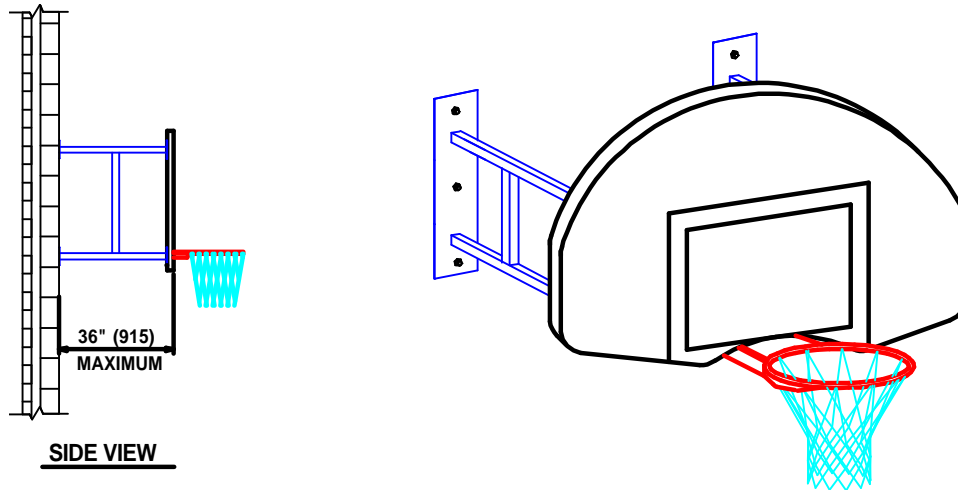

## MODEL 722

Canadian Arena Products

The Model 722 Wall Fixed Basketball Backstop is a very economical, but stable unit. The Model 722 is used specifically where a folding unit is not required and the wall structure can accommodate. Units cannot exceed 3'-0" (915mm) in length. The Model 722 is recommended for use where a folding unit is not required and there will not be any interference due to the position of court lines

## ACCESSORIES

**MODEL 724 HEIGHT ADJUSTER** ALLOWS ADJUSTMENT OF THE BACKBOARD AND GOAL FROM THE STANDARD 10'-0" (3048mm) GOAL HEIGHT THROUGH 8'-0" (2438mm).

AN ADJUSTMENT HAND CRANK IS INCLUDED AND ALLOWS SAFE OPERATION FROM THE FLOOR.